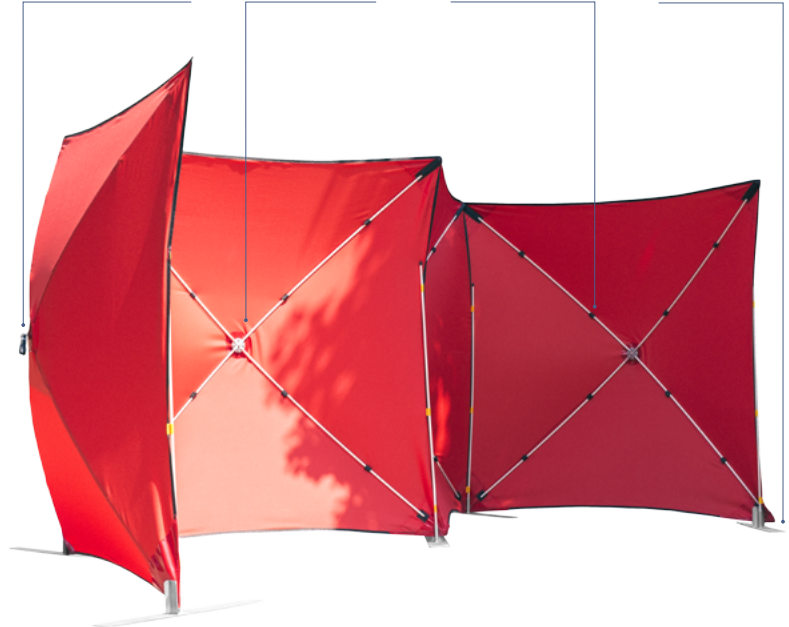

SCREEN GT 020

catalog number *GT 020*

PARAMETERS

MATERIAL: polyester

NUMBER OF SEGMENTS: 4

DIMENSIONS
OF A SINGLE SEGMENT: 1,6 x 1,6 m
1,8 x 1,8 m

Version for fire brigade, police and any inscription

Handle

Reinforced
aluminium
joints

Reinforced stick
with fiberglass

Stabilizing feet
for screen

TRANSPORT DIMENSIONS

GT 020 160 – 120 x 20 cm
GT 020 180 – 130 x 22 cm

STABILIZING FEET

Material: powder coated steel
Dimensions: 60 x 8 cm
Weight: 0,85 kg

STICK WITH FIBERGLASS

Material: fiberglass
Length: 112 cm (GT 020 160)
127 cm (GT 020 180)

AVAILABLE COLORS:

blue – *GT 020 01*

red – *GT 020 02*